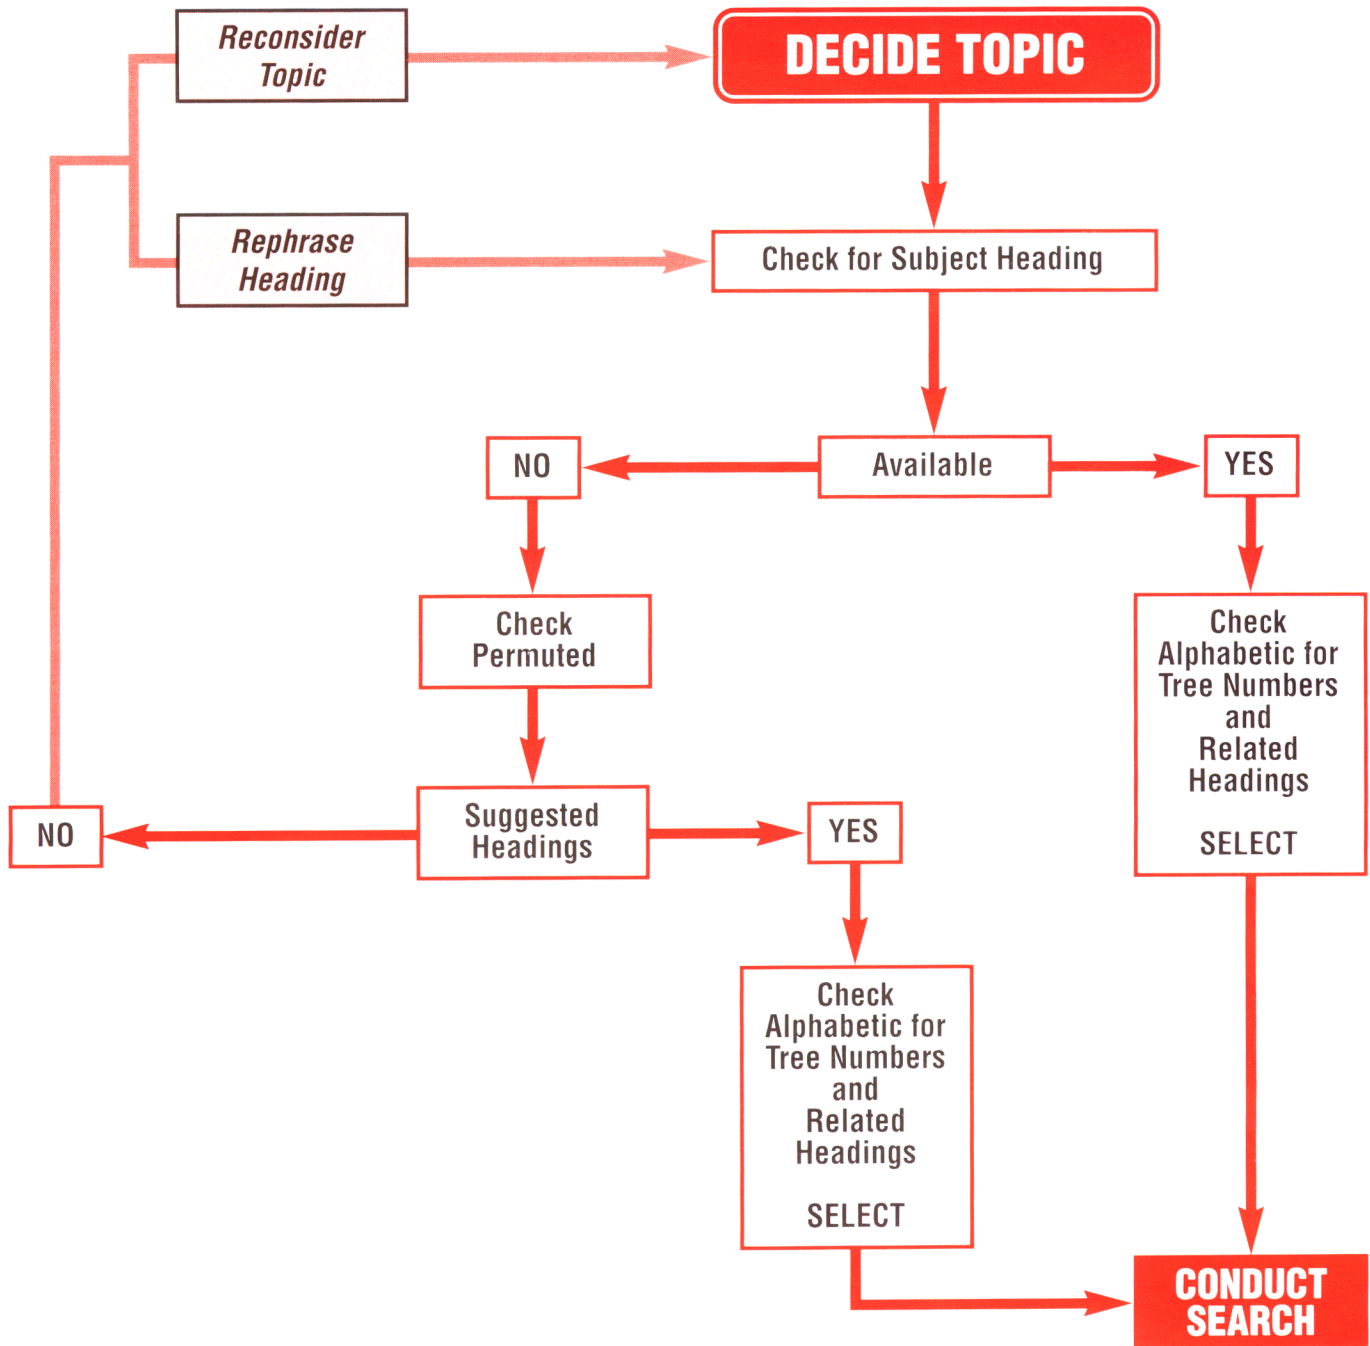

# Strategy for a Successful Literature Search

CINAHL Information Systems  
 1509 Wilson Terrace  
 Glendale, CA 91206-0871  
 1-818-409-8005 • 1-818-546-5633 fax

Copyright © 2001 CINAHL Information Systems  
 All Rights Reserved. Printed in USA.