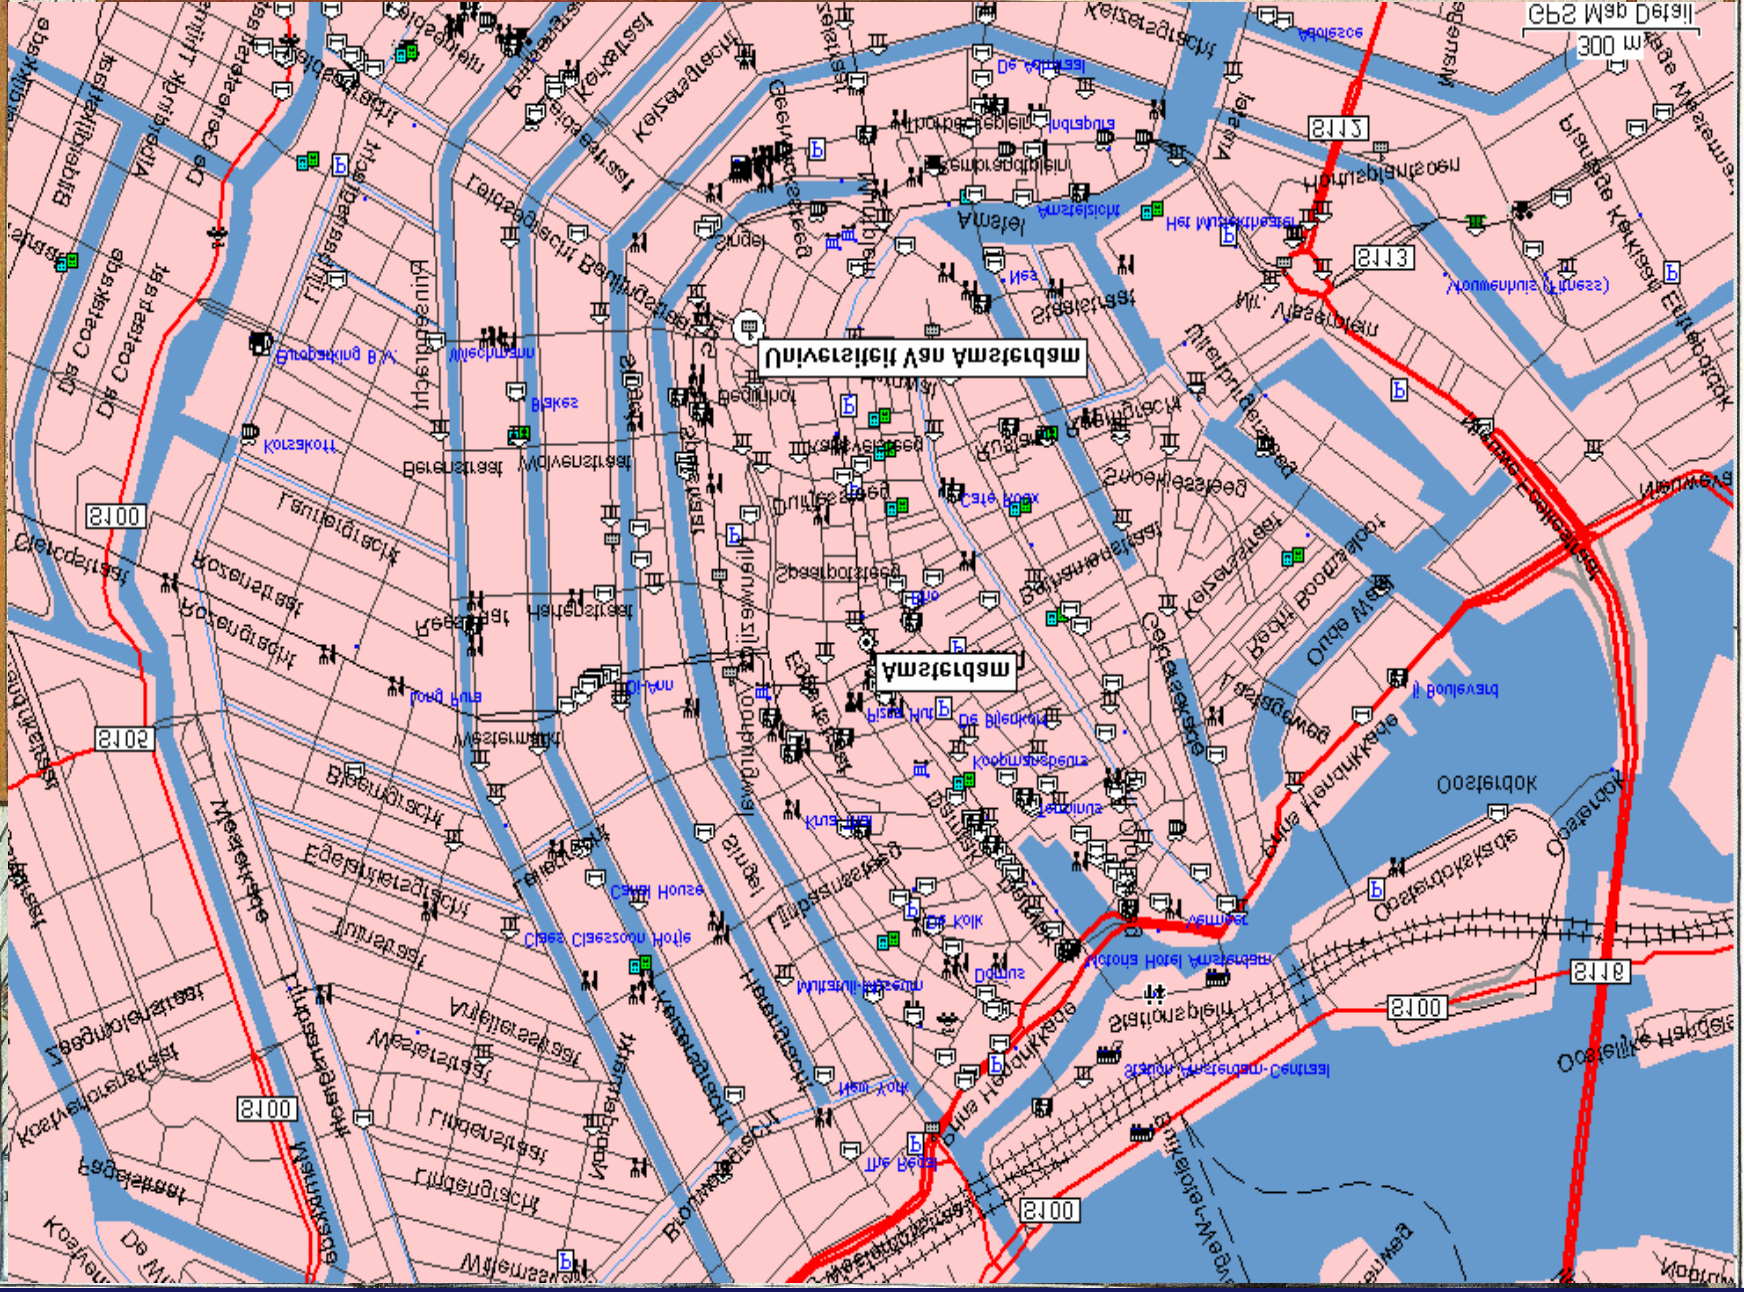

AMSTELODAMI CELEBERRIMI HOLLANDIÆ EMPIORII DELINEATIO NOVA.

300 m

Universitat Van Amsterdam

Amstel

2100

2102

2100

2100

2102

2108

2113

2113